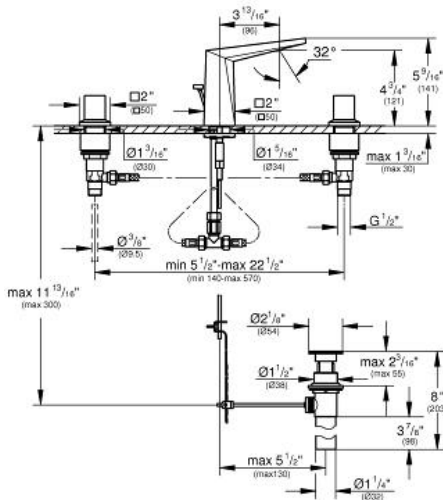

ALLURE BRILLIANT 8" Widespread Two-Handle Bathroom Faucet S-Size

MODEL # 2034300A

GROHE America, Inc | 200 North Gary Avenue, Suite G, Roselle, IL 60172
Phone: +1 (800) 444-7643 | Fax: +1 (800) 225-2778 | us-customerservice@grohe.com

Pure Freude an Wasser

Product Description: 8" Widespread Two-Handle Bathroom Faucet S-Size

Standard Specification:

- 1/2" ceramic cartridge (90° turn)
- **GROHE StarLight** chrome finish
- **GROHE EcoJoy** technology for less water and perfect flow
- Grip handles
- Pressure resistant flexible connection hoses (between spout and side valves)
- 1 1/4" pop-up waste set
- Max. flow rate 1.2 gpm at 60 psi (4.5 l/min)